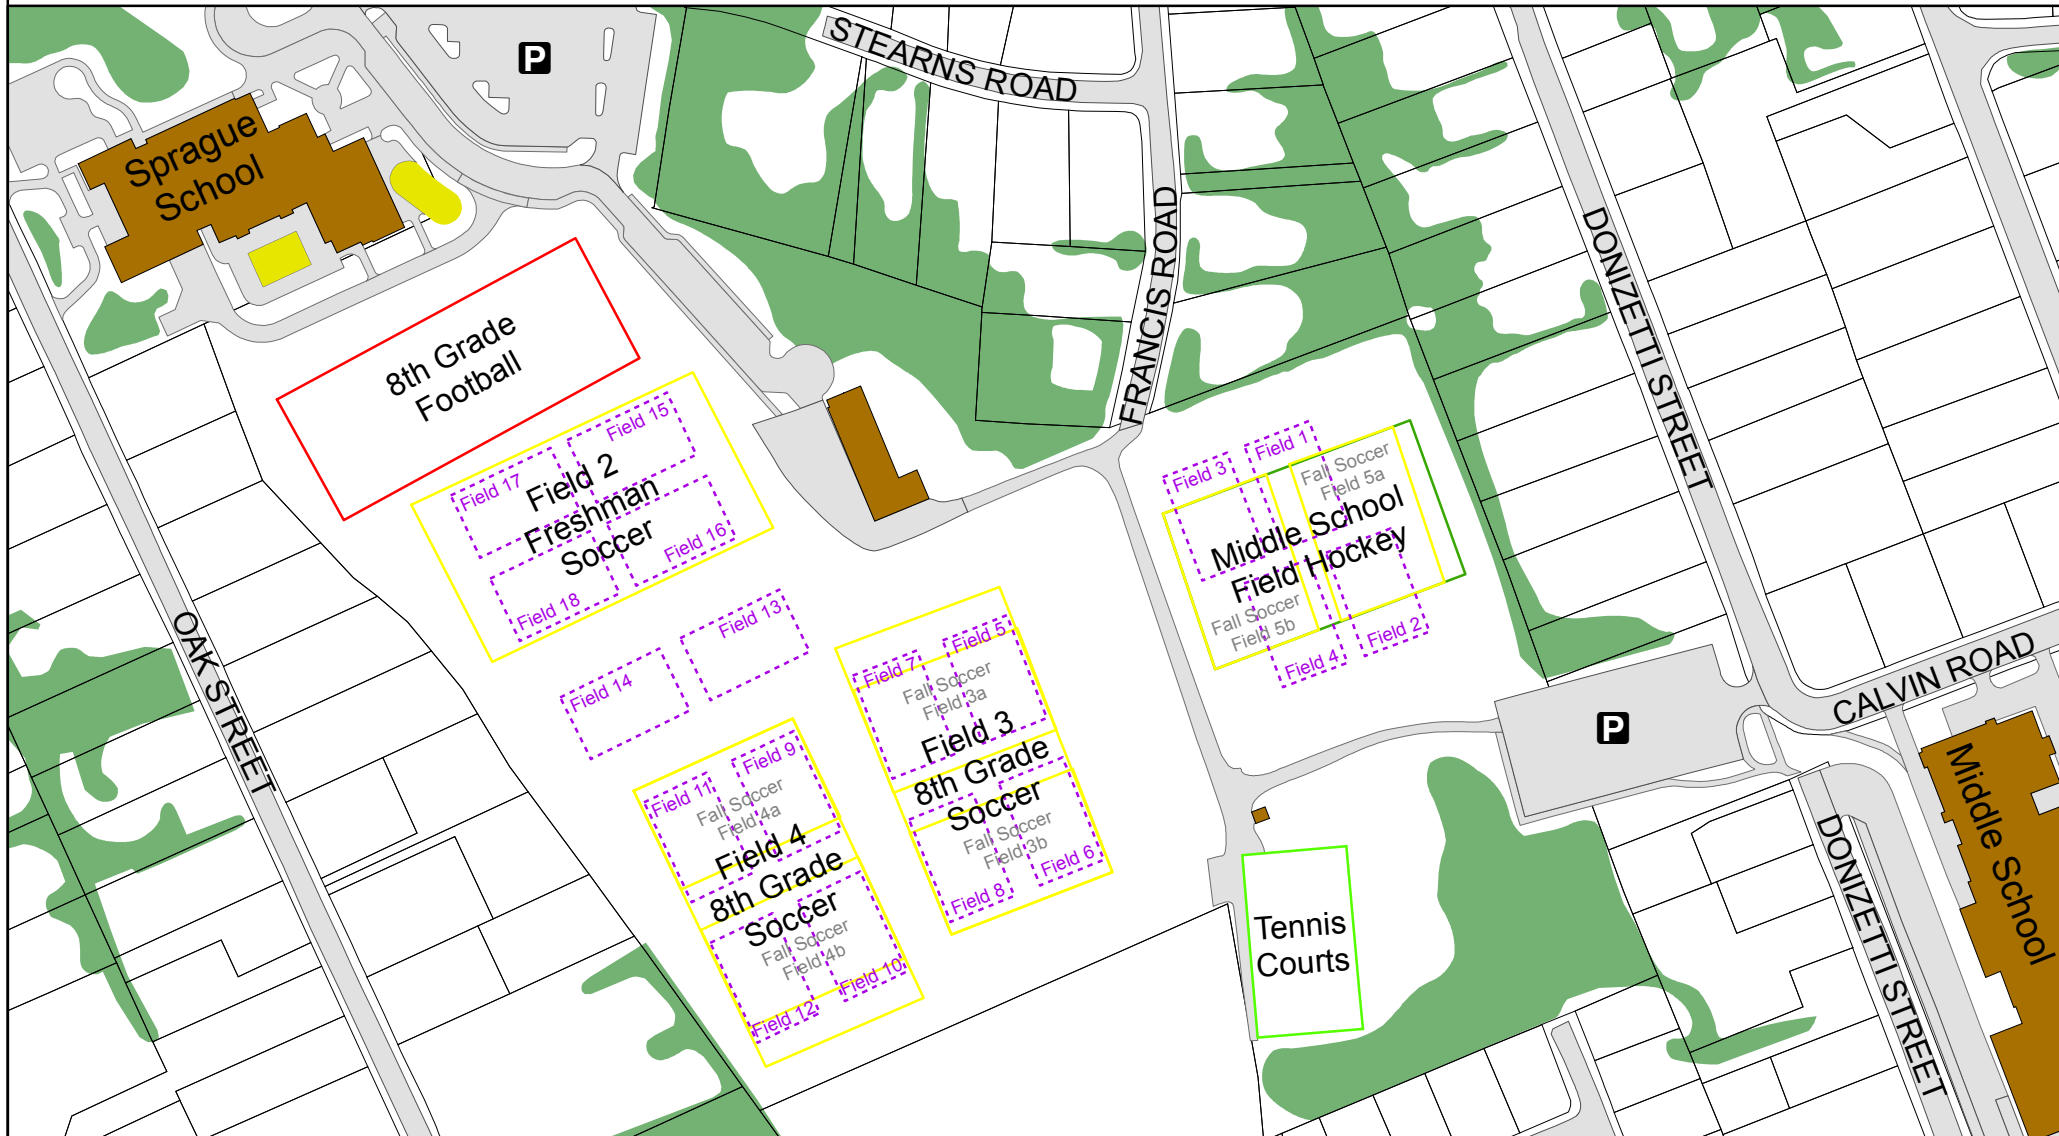

# Sprague School Fields Fall Layout

Wellesley, Massachusetts

Prepared for the Recreation Department  
by Network & Information Systems GIS

- Baseball/Softball
- Field Hockey
- Football
- Soccer
- Youth Soccer
- Tennis Court
- Playground
- Woodland Areas

s:\reclmapdocs\003397\_MS\FallSportsMaps\SpragueFieldFallLayout.mxd

Revised 10.20.06

Disclaimer:  
 This map is for display purposes only. It is neither legally recorded nor is it a survey and it is not intended to be used as such. Consult appropriate boards or town departments for specific questions and accuracy requirements.  
 The Town of Wellesley expressly disclaims responsibility for damages or liability that may arise from the use of this map.