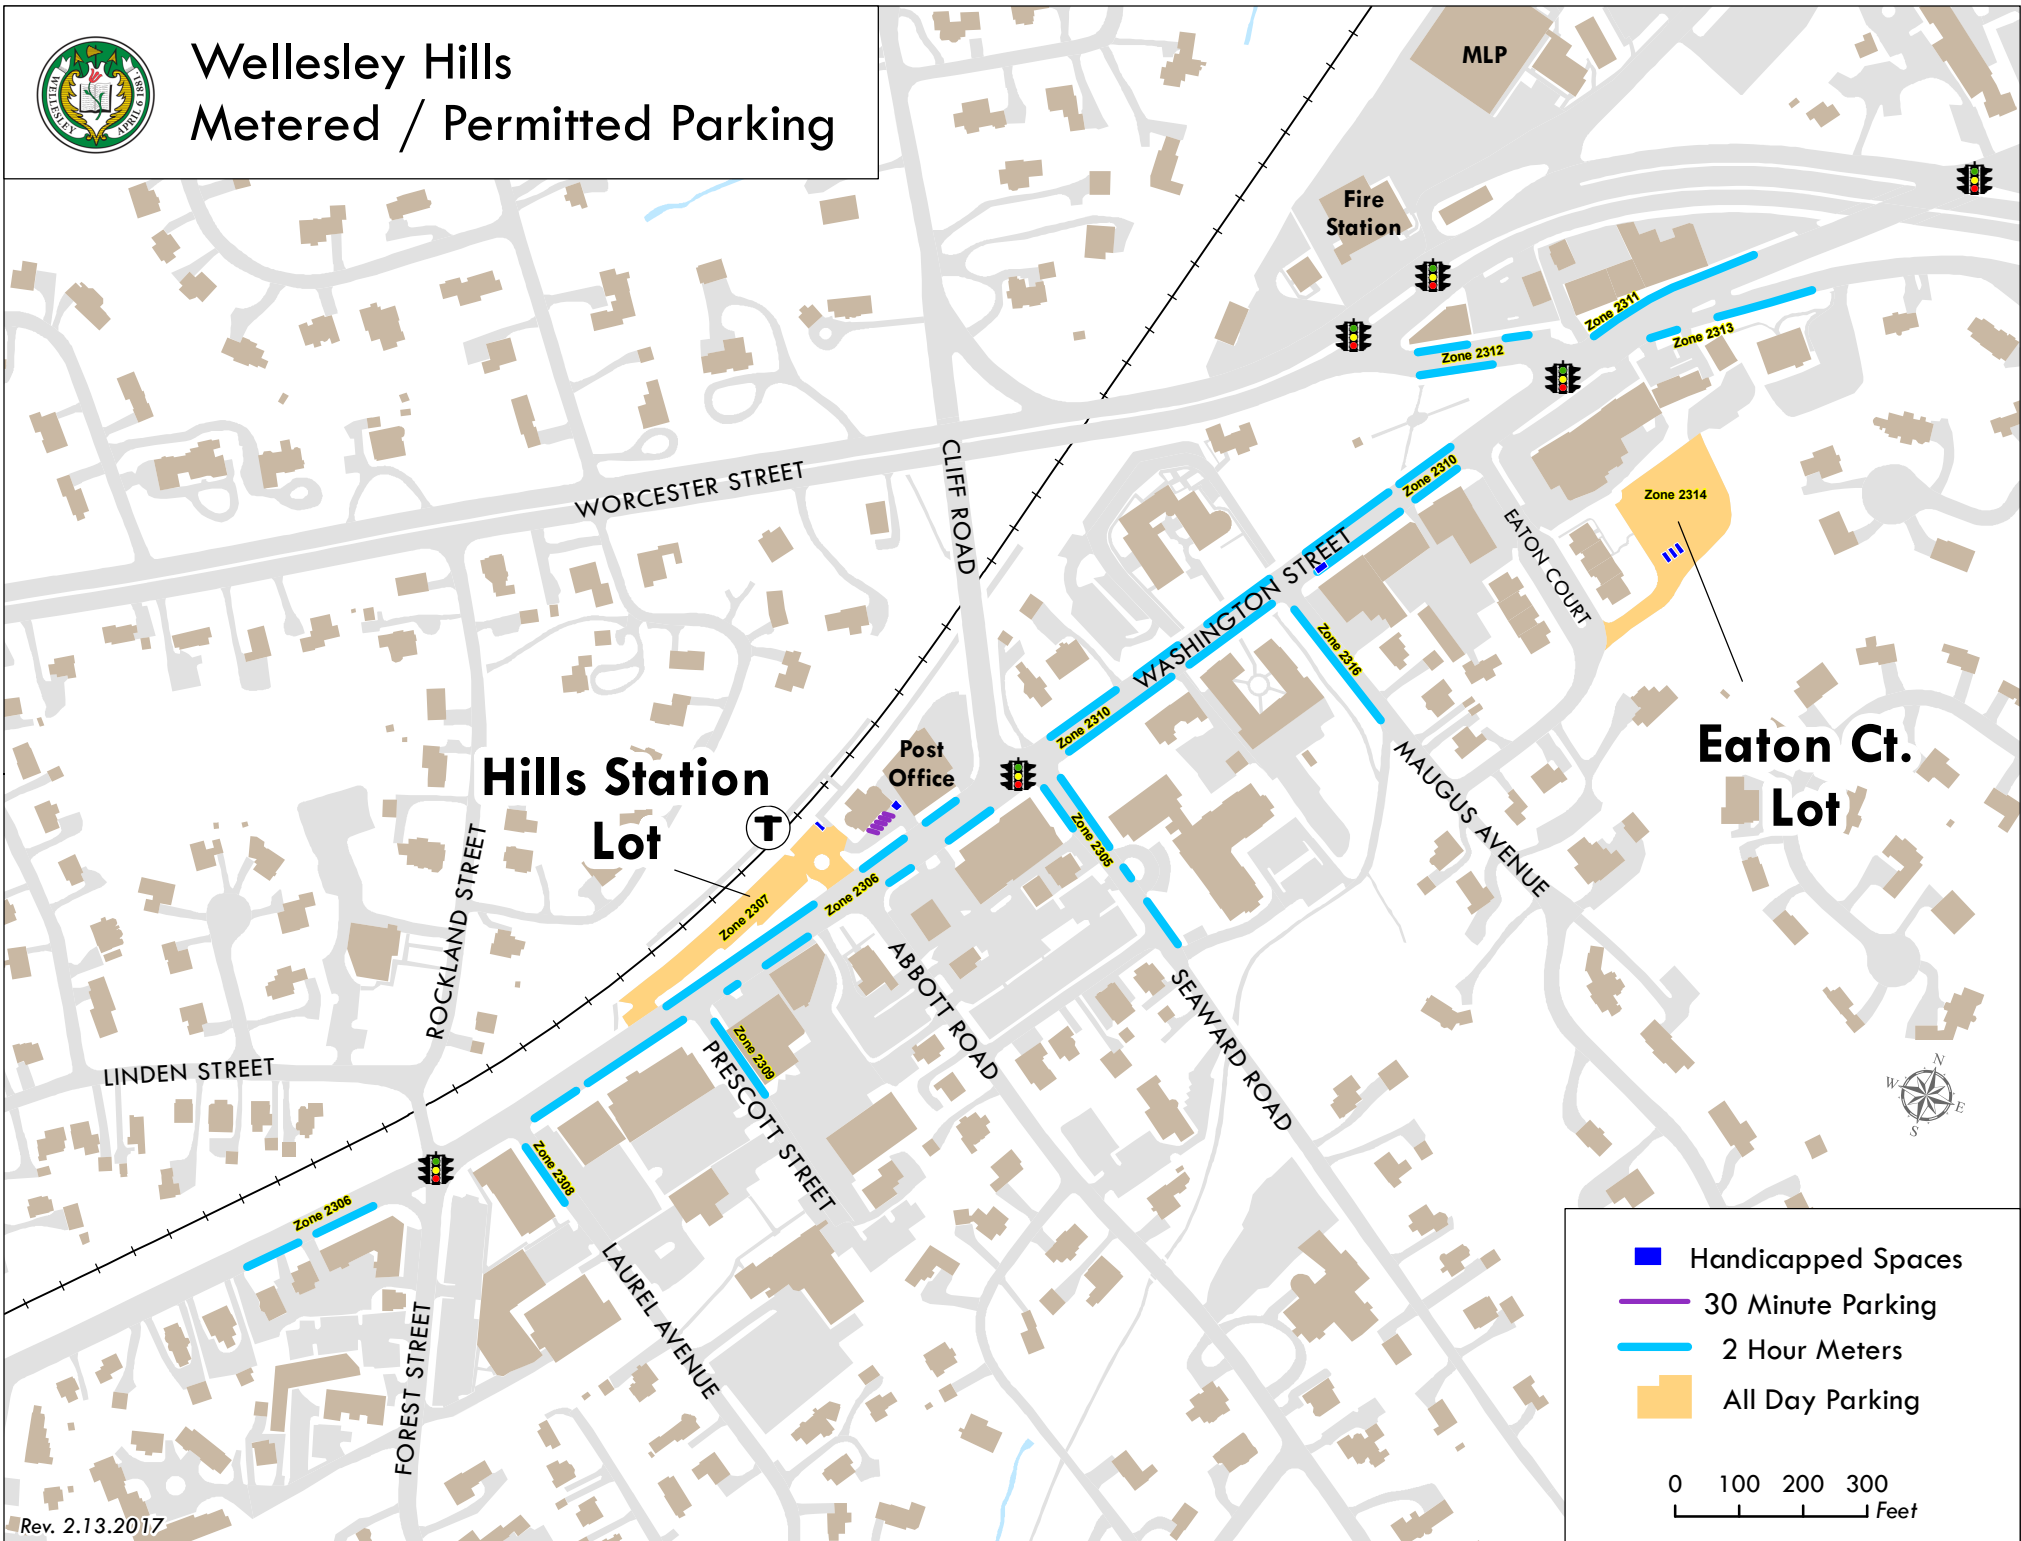

# Wellesley Hills Metered / Permitted Parking

- Handicapped Spaces
- 30 Minute Parking
- 2 Hour Meters
- All Day Parking