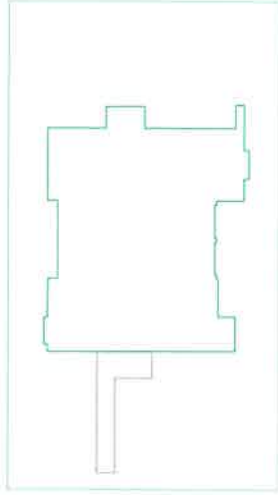

Date

4/29/2021

DIALux

31 Elm Street

Exterior Site Calculation

Object
31 Elm Street
Wellesley, MA

Site 1

EXTERIOR SITE CALCULATION

Properties	\bar{E}	E_{min}	E_{max}	g_1	g_2	Index
EXTERIOR SITE CALCULATION	0.090 fc	0.00 fc	3.08 fc	0.00	0.00	S1
Perpendicular illuminance						
Height: 0.100 ft						

Utilisation profile: DIALux presetting, Standard (outdoor transportation area)