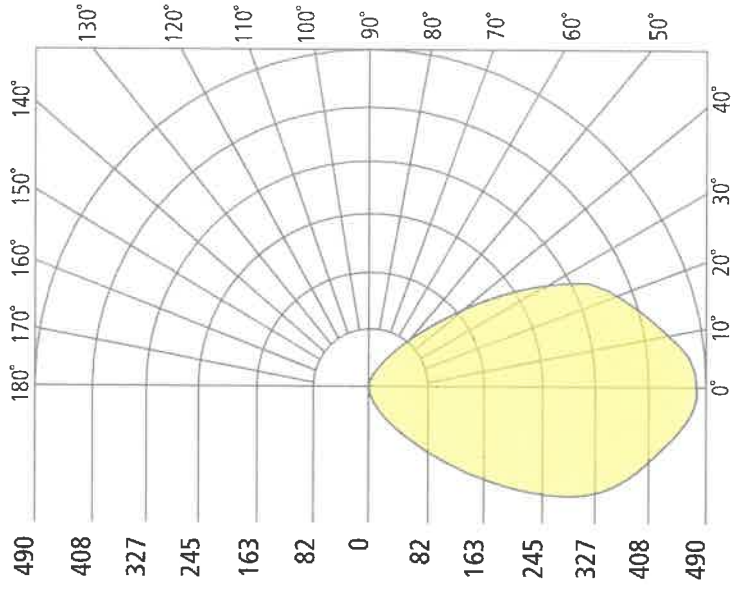

Properties	\bar{E}	E_{min}	E_{max}	g_1	g_2	Index
EXTERIOR SITE CALCULATION	0.090 fc	0.00 fc	3.08 fc	0.00	0.00	S1
Perpendicular illuminance						
Height: 0.100 ft						

Utilisation profile: DIALux presetting, Standard (outdoor transportation area)

*AVAILABLE IN BLACK AND BRONZE FINISH ONLY

BOWMAN 4 WALL SCNCE

Bowman 4

PHOTOMETRICS*

*For latest photometrics, please visit www.techlighting.com/OUTDOOR

- BOWMAN 4**
- Total Lumen Output: 696.6
- Total Power: 17.8
- Luminaire Efficacy: 39.1
- Color Temp: 3000K
- CRI: 80+
- BUG Rating: B1-U0-G0