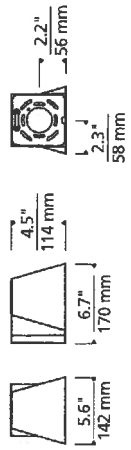

BOWMAN 4 WALL SCNCE

Bowman 4

PHOTOMETRICS*

*For latest photometrics, please visit www.techlighting.com/OUTDOOR

- **BOWMAN 4**
- Total Lumen Output: 696.6
- Total Power: 17.8
- Luminaire Efficacy: 39.1
- Color Temp: 3000K
- CRI: 80+
- BUG Rating: B1-U0-G0