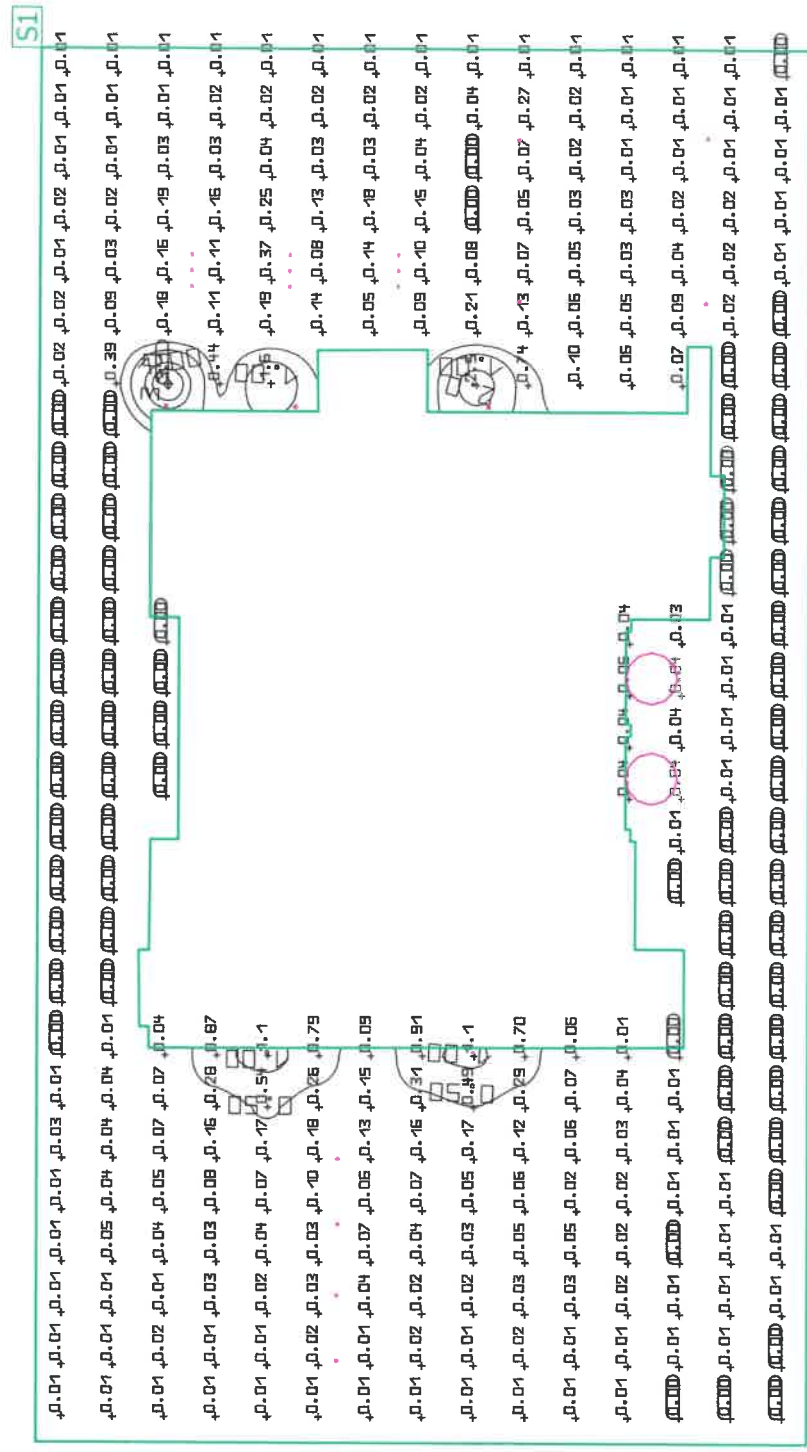

Date

4/29/2021

DIALux

31 Elm Street

Exterior Site Calculation

Object
31 Elm Street
Wellesley, MA

Site 1

EXTERIOR SITE CALCULATION

Properties	\bar{E}	E_{min}	E_{max}	g_1	g_2	Index
EXTERIOR SITE CALCULATION	0.090 fc	0.00 fc	3.08 fc	0.00	0.00	S1
Perpendicular illuminance						
Height: 0.100 ft						

Utilisation profile: DIALux presetting, Standard (outdoor transportation area)

Site 1

Luminaire layout plan

BOWMAN 4 WALL SCONCE

The classic silhouette of this sleek LED wall sconce makes it suitable for both indoor and outdoor applications. The Bowman's die-cast aluminum body houses a powerful, long-lasting LED light source tightly controlled for down light only, yet supplying significant illumination for even the darkest nights. Available in two sizes and five finishes.