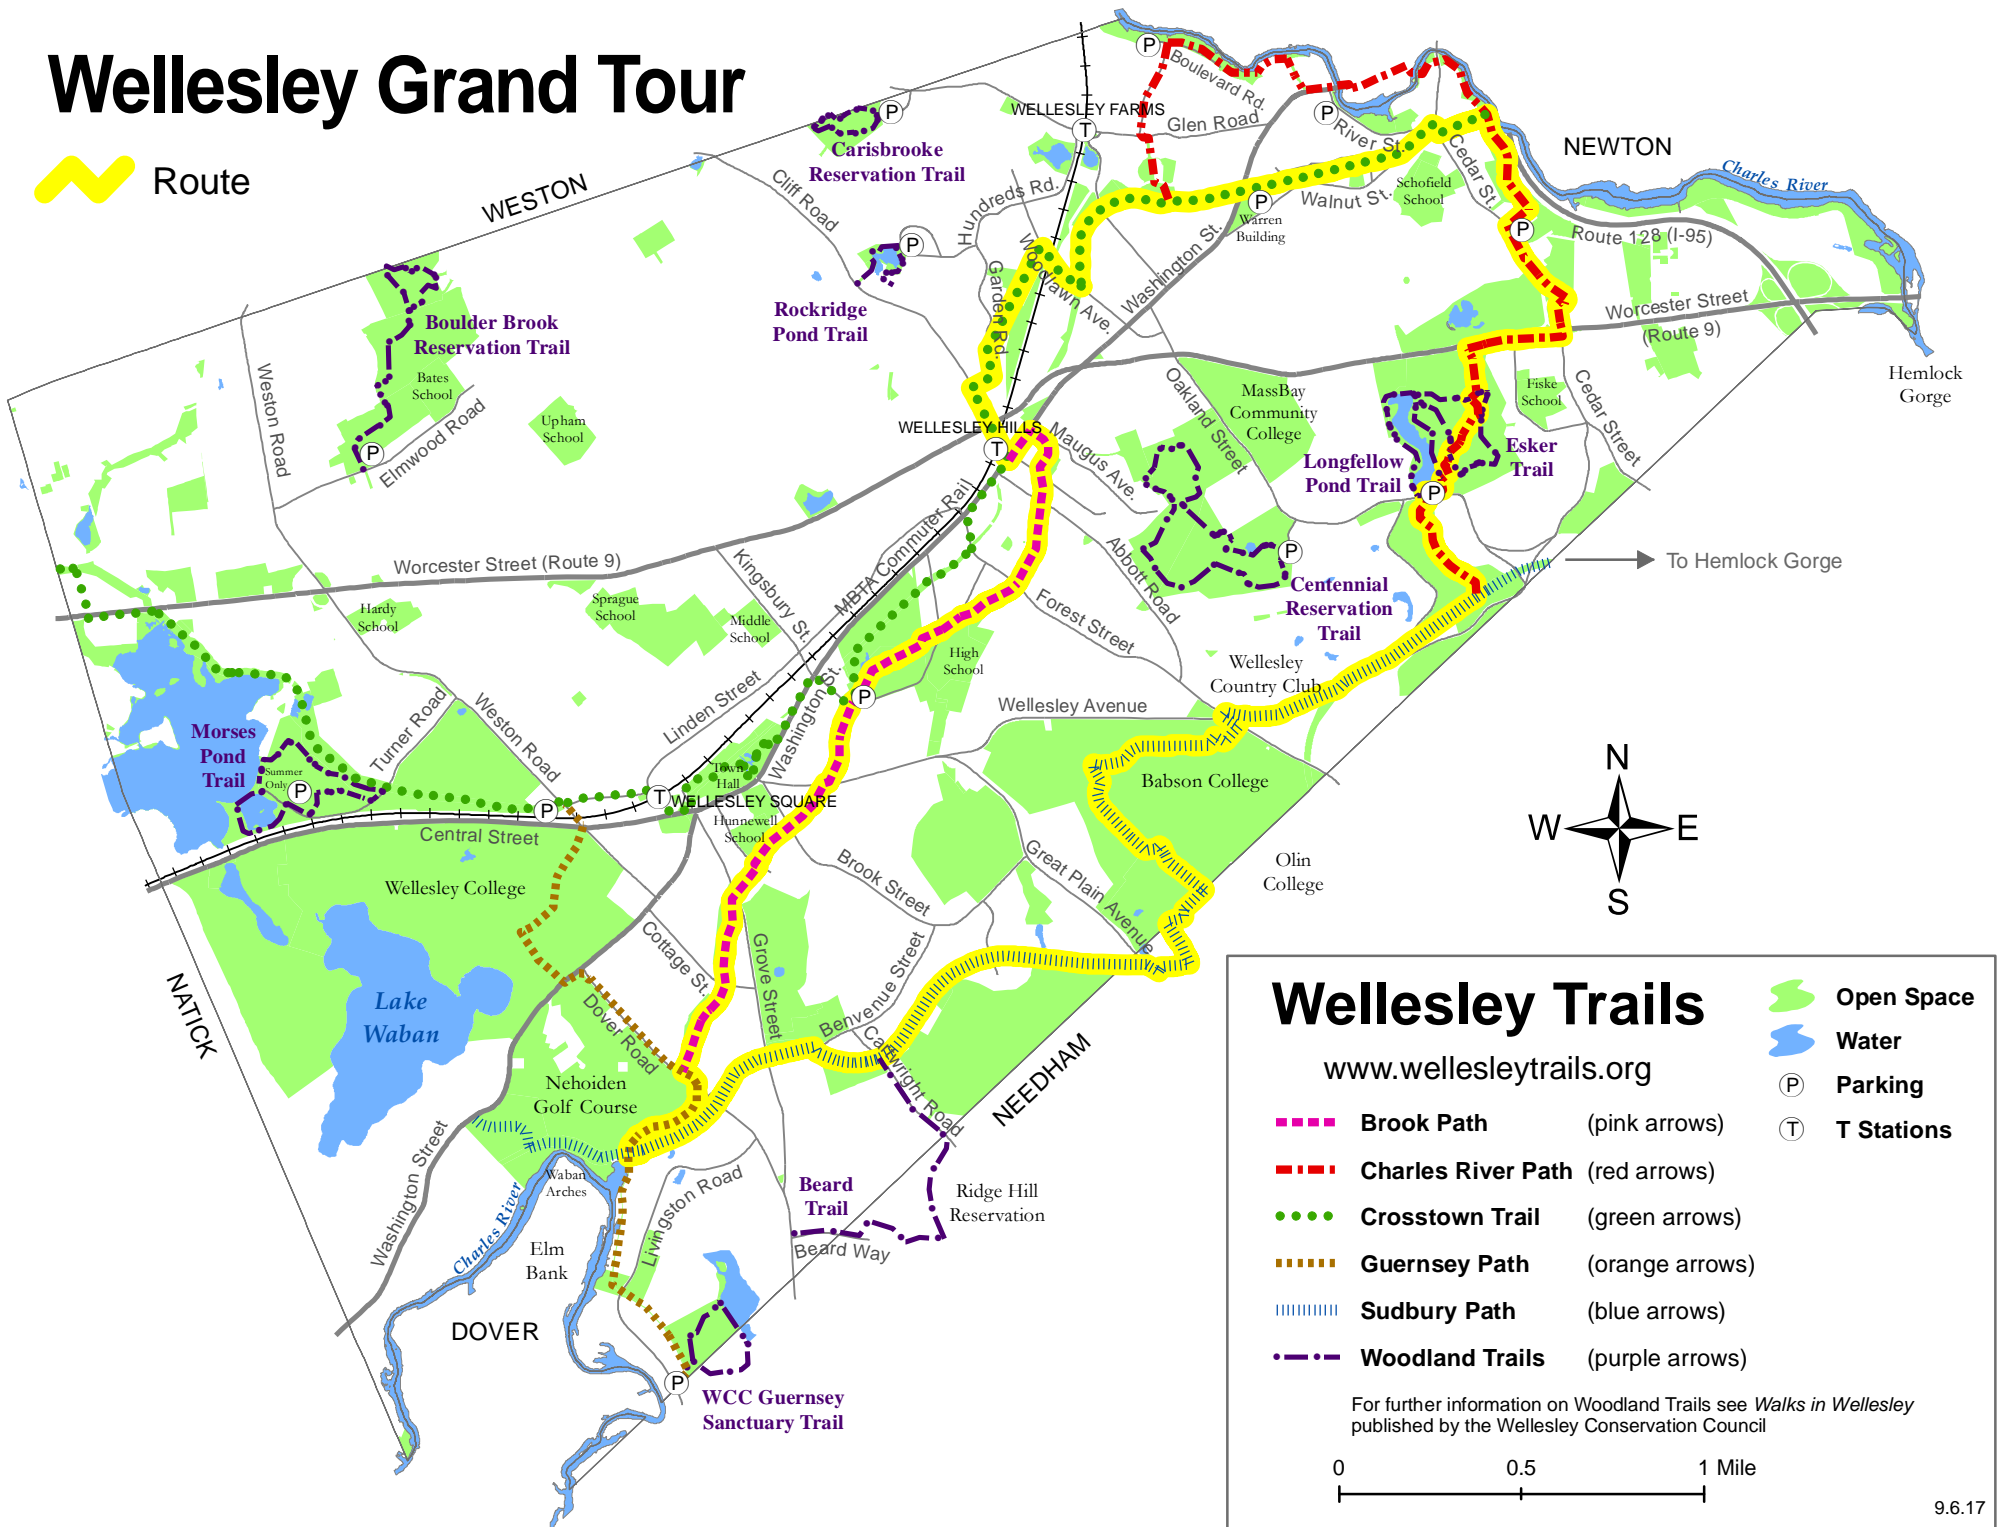

Wellesley Grand Tour

 Route

Wellesley Trails

www.wellesleytrails.org

-  **Brook Path** (pink arrows)
-  **Charles River Path** (red arrows)
-  **Crosstown Trail** (green arrows)
-  **Guernsey Path** (orange arrows)
-  **Sudbury Path** (blue arrows)
-  **Woodland Trails** (purple arrows)

-  **Open Space**
-  **Water**
-  **Parking**
-  **T Stations**

For further information on Woodland Trails see *Walks in Wellesley* published by the Wellesley Conservation Council